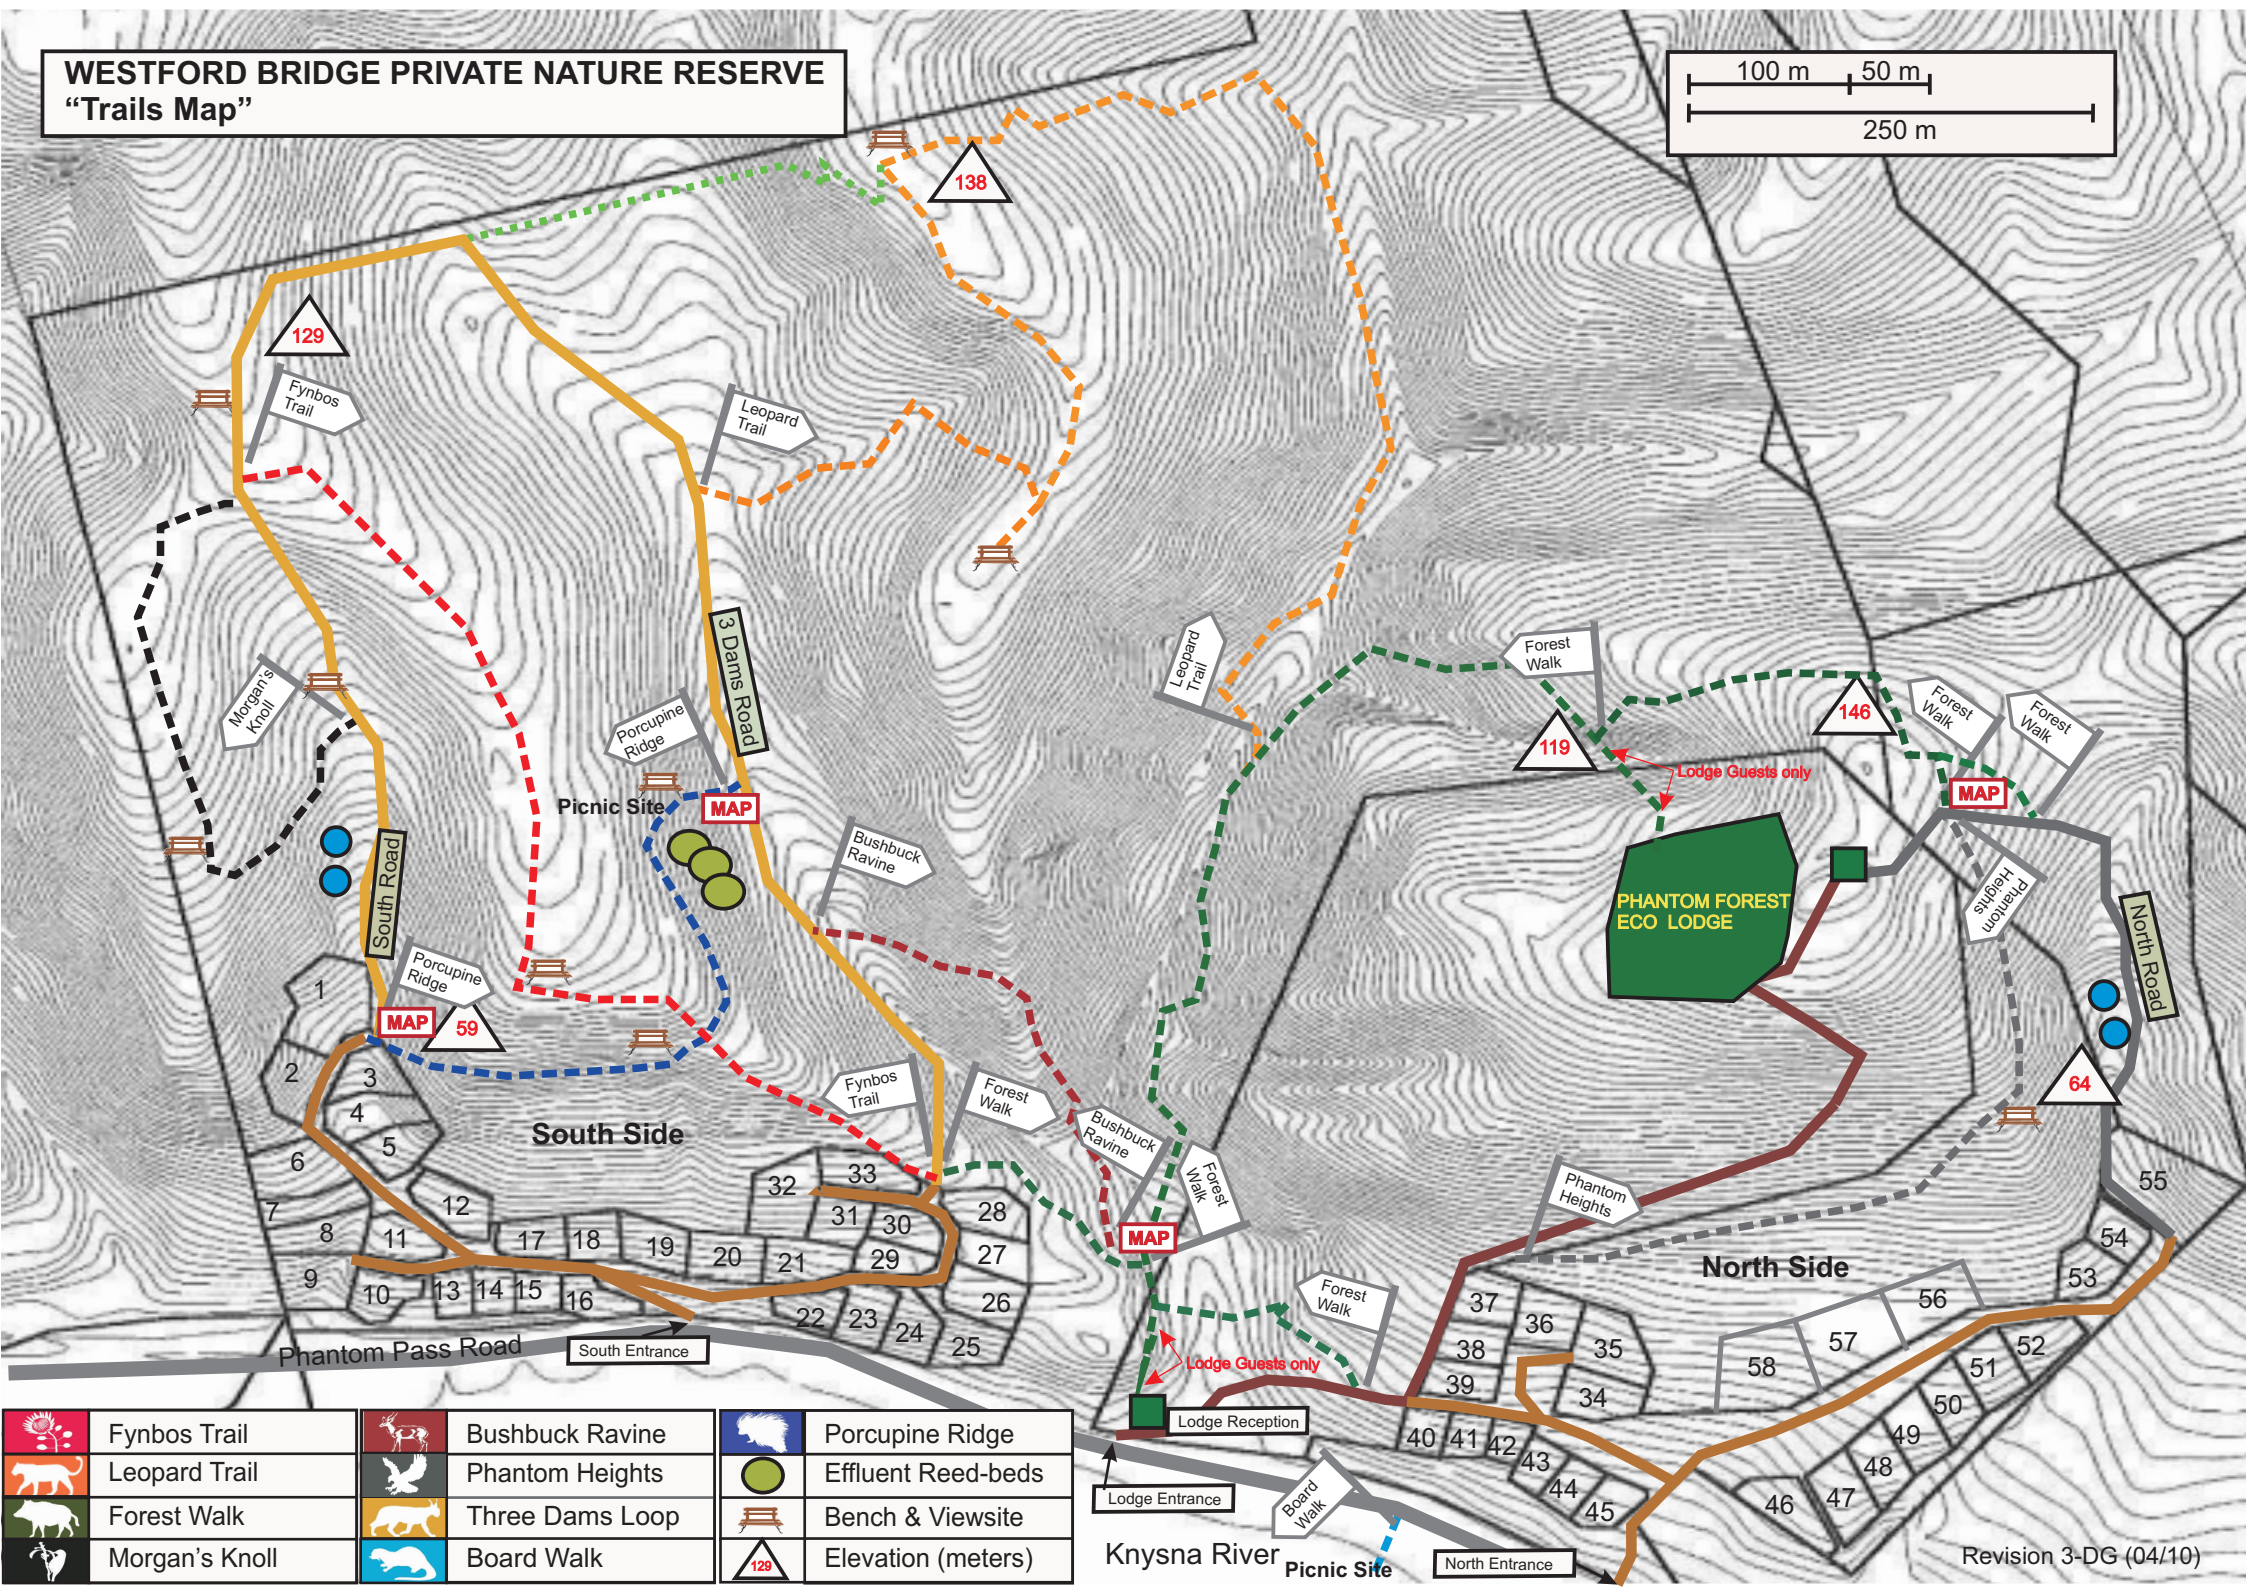

WESTFORD BRIDGE PRIVATE NATURE RESERVE "Trails Map"

	Fynbos Trail		Bushbuck Ravine		Porcupine Ridge
	Leopard Trail		Phantom Heights		Effluent Reed-beds
	Forest Walk		Three Dams Loop		Bench & Viewsite
	Morgan's Knoll		Board Walk		Elevation (meters)

Lodge Reception
Lodge Entrance
Board Walk
Picnic Site
North Entrance
Knysna River

Revision 3-DG (04/10)